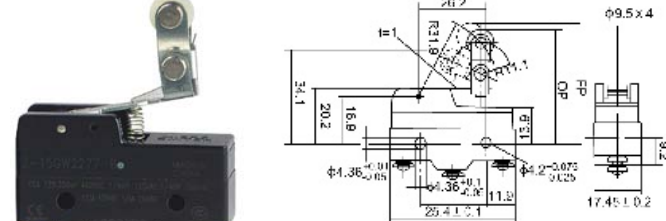

Z-15G Micro Switch 微动开关

Z-15GW21-B

Z-15GW49-B

Z-15GW2-B

Z-15GW54-B

Z-15GW22-B

Z-15GW25-B

Z-15GW2277-B

Z-15G80W-B (8MM的轮子)

Z-15GW46-B

Z-15GNJ55-B

Z-15ER手动复位

Z-15GQ8-B