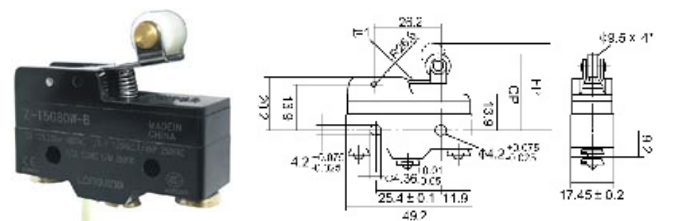

Z-15G Micro Switch 微动开关

Z-15GW21-B

Z-15GW49-B

Z-15GW2-B

Z-15GW54-B

Z-15GW22-B

Z-15GW25-B

Z-15GW2277-B

Z-15G80W-B (8MM的轮子)

Z-15GW46-B

Z-15GNJ55-B

Z-15ER手动复位

Z-15GQ8-B