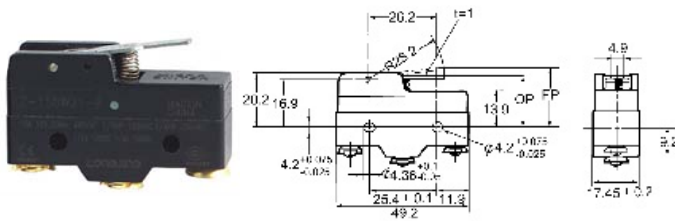

Z-15G Micro Switch 微动开关

Z-15GW21-B

Z-15GW49-B

Z-15GW2-B

Z-15GW54-B

Z-15GW22-B

Z-15GW25-B

Z-15GW2277-B

Z-15G80W-B (8MM的轮子)

Z-15GW46-B

Z-15GNJ55-B

Z-15ER手动复位

Z-15GQ8-B