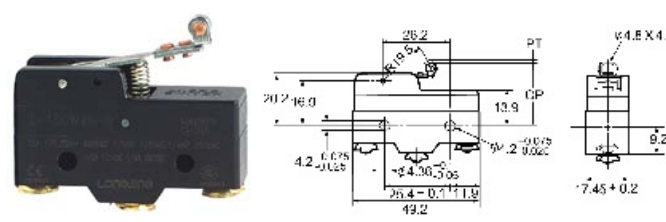

Z-15G Micro Switch 微动开关

Z-15GW21-B

Z-15GW49-B

Z-15GW2-B

Z-15GW54-B

Z-15GW22-B

Z-15GW25-B

Z-15GW2277-B

Z-15G80W-B (8MM的轮子)

Z-15GW46-B

Z-15GNJ55-B

Z-15ER手动复位

Z-15GQ8-B