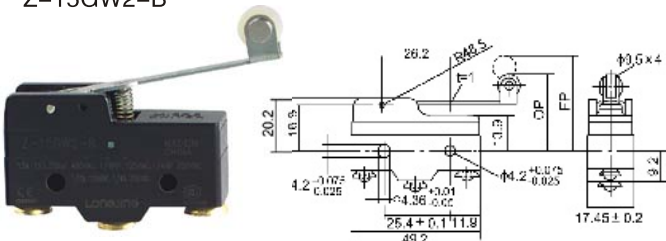

Z-15G Micro Switch 微动开关

Z-15GW21-B

Z-15GW49-B

Z-15GW2-B

Z-15GW54-B

Z-15GW22-B

Z-15GW25-B

Z-15GW2277-B

Z-15G80W-B (8MM的轮子)

Z-15GW46-B

Z-15GNJ55-B

Z-15ER手动复位

Z-15GQ8-B