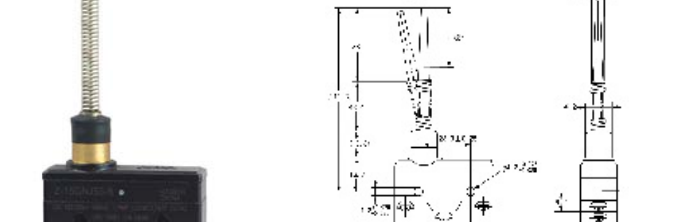

Z-15G Micro Switch 微动开关

Z-15GW21-B

Z-15GW49-B

Z-15GW2-B

Z-15GW54-B

Z-15GW22-B

Z-15GW25-B

Z-15GW2277-B

Z-15G80W-B (8MM的轮子)

Z-15GW46-B

Z-15GNJ55-B

Z-15ER手动复位

Z-15GQ8-B