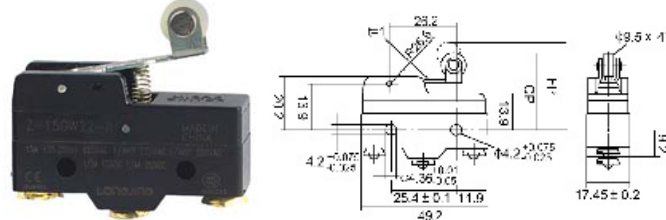

Z-15G Micro Switch 微动开关

Z-15GW21-B

Z-15GW49-B

Z-15GW2-B

Z-15GW54-B

Z-15GW22-B

Z-15GW25-B

Z-15GW2277-B

Z-15G80W-B (8MM的轮子)

Z-15GW46-B

Z-15GNJ55-B

Z-15ER手动复位

Z-15GQ8-B