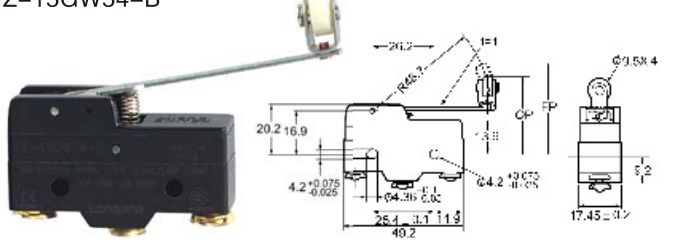

Z-15G Micro Switch 微动开关

Z-15GW21-B

Z-15GW49-B

Z-15GW2-B

Z-15GW54-B

Z-15GW22-B

Z-15GW25-B

Z-15GW2277-B

Z-15G80W-B (8MM的轮子)

Z-15GW46-B

Z-15GNJ55-B

Z-15ER手动复位

Z-15GQ8-B