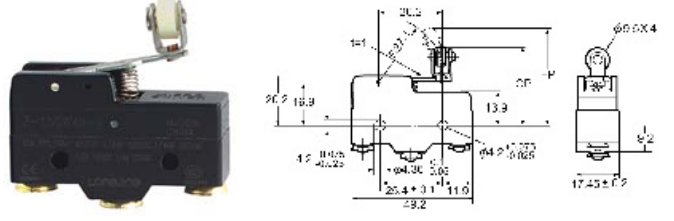

Z-15G Micro Switch 微动开关

Z-15GW21-B

Z-15GW49-B

Z-15GW2-B

Z-15GW54-B

Z-15GW22-B

Z-15GW25-B

Z-15GW2277-B

Z-15G80W-B (8MM的轮子)

Z-15GW46-B

Z-15GNJ55-B

Z-15ER手动复位

Z-15GQ8-B