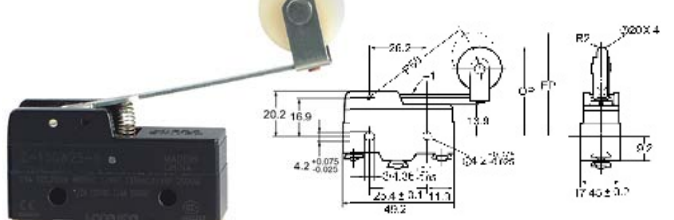

Z-15G Micro Switch 微动开关

Z-15GW21-B

Z-15GW49-B

Z-15GW2-B

Z-15GW54-B

Z-15GW22-B

Z-15GW25-B

Z-15GW2277-B

Z-15G80W-B (8MM的轮子)

Z-15GW46-B

Z-15GNJ55-B

Z-15ER手动复位

Z-15GQ8-B